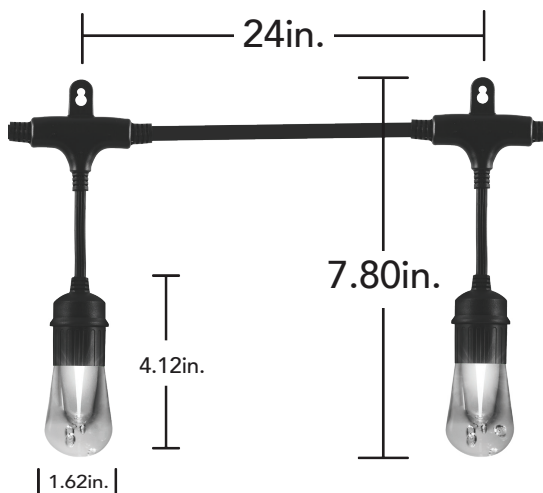

JascoPro RGBW Wi-Fi Vintage Café Lights, 24ft., 12 Bulbs

JASCO PRO™

Specifications

Length of fixture: 24ft. **Nominal wattage:** 10 **CRI:** 80

Voltage: 120 **Hertz:** 50/60 **CCT:** 2200K - 6000K

Max linkable: 750ft. **Lifetime:** 30,000 hours

Signal Frequency: 2.4GHz

Operating Temperature Range: -4 - 122° F (-20 - 50° C)

Warranty: Limited-lifetime warranty

Design Features

- 12 commercial-grade, impact-resistant acrylic Edison-style bulbs won't break if dropped, stepped on or blown around in the wind
- Weatherproof – heavy-duty 18/3 SJTW cord withstands up to 122°F outdoor temperature for year-round use.
- Free JascoPro app – no hub required
- Wi-Fi or Bluetooth setup and control
- Manual control button for manual operation
- Mobile or voice control – works with Amazon Alexa and Google Assistant
- Endless color combinations — choose from single colors, custom combinations and unique preset modes
- Selectable white – 2200K, 2700K, 3000K, 4000K, 5000K, 6000K
- Dimmable – full-range dimming
- Unique lighting effects
- Custom automations and schedules
- Flexible mounting options
- Linkable up to 750 feet – end-to-end connections; link sets to achieve the perfect length for any installation
- ETL listed, FCC certified

CONNECT MULTIPLE STRINGS

Heavy-duty, grounded cord plugs into any standard outlet. Link Café Lights up to 750 feet.

Certifications & Compliances

Compliances, specifications and availability are subject to change without notice.