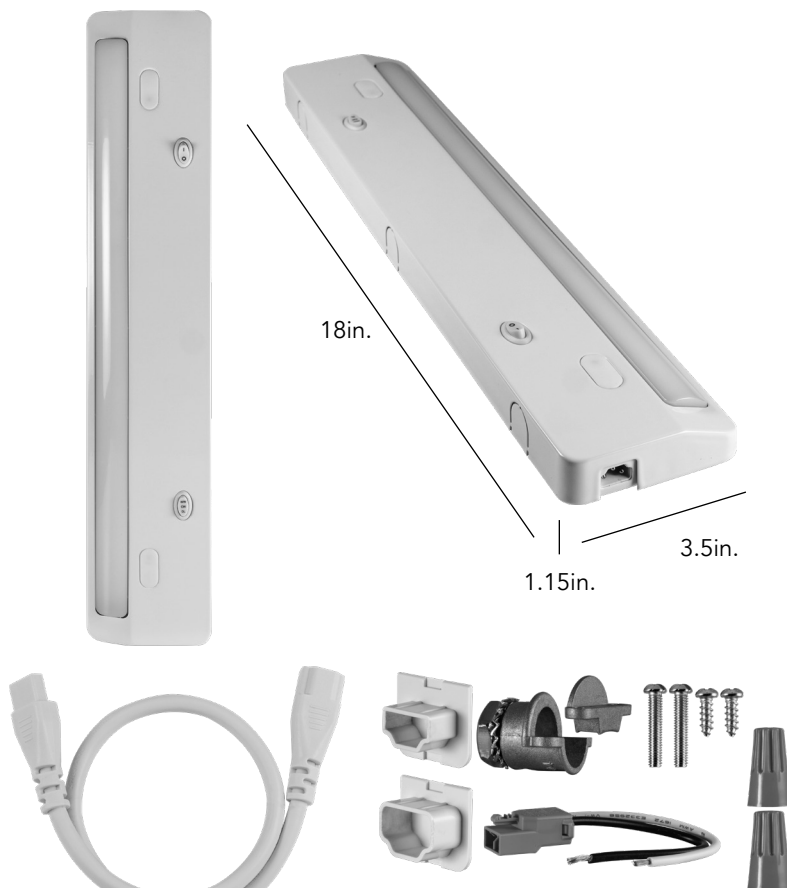

# JascoPro™ Series LED Direct Wire Light Fixture with 18" Linking Cord, 18in.

18" Linking Cord

Direct wire hardware included

Linking/power ports

Keyhole mounting

## Specifications

**Length of fixture:** 18" **Nominal lumens:** 1050

**Voltage:** 120 Hertz: 60

**Nominal CRI:** 97 **Nominal wattage:** 13

**Efficacy (lm/w):** 81 **CCT:** 3000K/4000K/5000K

**Beam angle:** 117.3 **Lifetime:** 50,000 hours

## Design Features

- Premium-grade, fully diffused LED 18in. direct wire light bar with high-quality steel housing
- 1050 Lumens, 97 CRI
- Selectable white: 3000K/4000K/5000K
- Link multiple fixtures together using the included linking cord for extended reach or the linking plug for end-to-end installation
- All direct-wire hardware included in the box
- Keyhole mounting, screws included
- Low-profile light; 1.15in.
- UL Listed

## Installation Recommendations

- Once converted to direct-wired, the fixture will only provide power out of the female connector; the male connector will not be powered to prevent the risk of electric shock; take this into consideration when planning your lighting system
- Indoor use only