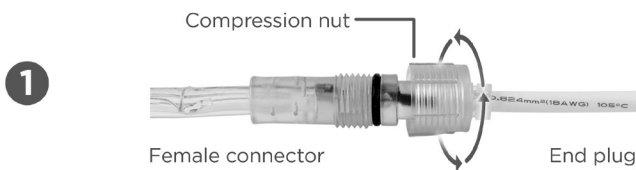

JascoPro™ Series LED Rope Light, 25ft.

Specifications

Length of fixture: 25'

Watts: 12 **Voltage:** 120

Color temperature: 3000K

Max linkable: 150ft.

Warranty: 1-year limited warranty

Design Features

- Flexible rope design
- Warm white light (3000K)
- Easy Installation – All mounting hardware comes in the box
- Linkable – Combine additional sets for up to 150ft. of light
- Weather Proof – Features a flexible and durable design that is ETL-rated for any indoor or outdoor environment

Installation Recommendations

- Before installing, make sure that the surface can support the rope light and that the power cord will be in range of an outlet.
- After marking the location for each mounting clip, pilot holes can be drilled using a 1/16in. drill bit.
- Mounting clips should be secured by tightening each included mounting screw using a Philips screwdriver.
- After rope light is affixed to each clip insert the power plug into outlet.

YEAR ROUND

WEATHER PROOF

LINKABLE
UP TO 150FT

Push button
activated

25FT

Mounting hardware
included

EASILY LINK LIGHTS TOGETHER

UP TO THREE STRANDS (150 FT.)