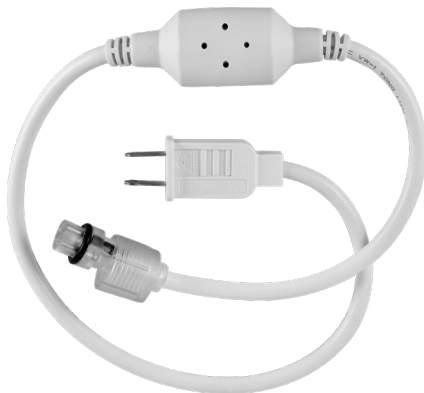

JascoPro™ Series LED Rope Light, 25ft.

Specifications

Length of fixture: 25'

Watts: 12 **Voltage:** 120

Color temperature: 3000K

Max linkable: 150ft.

Warranty: 1-year limited warranty

Design Features

- Flexible rope design
- Warm white light (3000K)
- Easy Installation – All mounting hardware comes in the box
- Linkable – Combine additional sets for up to 150ft. of light
- Weather Proof – Features a flexible and durable design that is ETL-rated for any indoor or outdoor environment

Installation Recommendations

- Before installing, make sure that the surface can support the rope light and that the power cord will be in range of an outlet.
- After marking the location for each mounting clip, pilot holes can be drilled using a 1/16in. drill bit.
- Mounting clips should be secured by tightening each included mounting screw using a Philips screwdriver.
- After rope light is affixed to each clip insert the power plug into outlet.

YEAR ROUND

WEATHER PROOF

LINKABLE
UP TO 150FT

Push button
activated

25FT

Mounting hardware
included

EASILY LINK LIGHTS TOGETHER

UP TO THREE STRANDS (150 FT.)