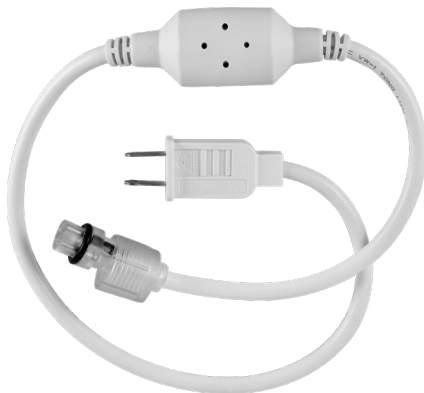

# JascoPro™ Series LED Rope Light, 16ft.

## Specifications

**Length of fixture:** 16'

**Watts:** 7.2 **Voltage:** 120

**Color temperature:** 3000K

**Max linkable:** 150ft.

**Warranty:** 1-year limited warranty

## Design Features

- Flexible rope design
- Warm white light (3000K)
- Easy Installation – All mounting hardware comes in the box
- Linkable – Combine additional sets for up to 150ft. of light
- Weather Proof – Features a flexible and durable design that is ETL-rated for any indoor or outdoor environment

YEAR ROUND

WEATHER PROOF

LINKABLE  
UP TO 150FT

Push button  
activated

16FT

Mounting hardware  
included