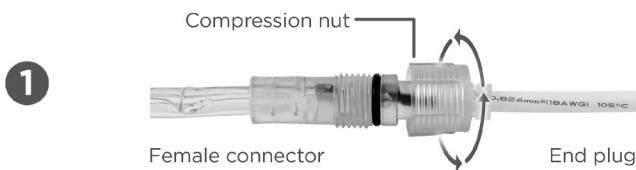

## Specifications

**Length of fixture:** 16'

**Watts:** 7.2 **Voltage:** 120

**Color temperature:** 3000K

**Max linkable:** 150ft.

**Warranty:** 1-year limited warranty

## Design Features

- Flexible rope design
- Warm white light (3000K)
- Easy Installation – All mounting hardware comes in the box
- Linkable – Combine additional sets for up to 150ft. of light
- Weather Proof – Features a flexible and durable design that is ETL-rated for any indoor or outdoor environment

## Installation Recommendations

- Before installing, make sure that the surface can support the rope light and that the power cord will be in range of an outlet.
- After marking the location for each mounting clip, pilot holes can be drilled using a 1/16in. drill bit.
- Mounting clips should be secured by tightening each included mounting screw using a Philips screwdriver.
- After rope light is affixed to each clip insert the power plug into outlet.

## EASILY LINK LIGHTS TOGETHER

UP TO THREE STRANDS (150 FT.)