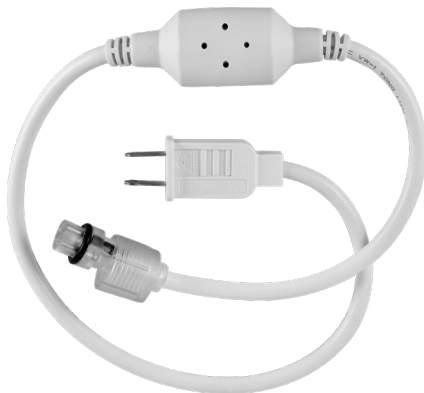

# JascoPro™ Series LED Rope Light, 50ft.

## Specifications

**Length of fixture:** 50'

**Watts:** 24 **Voltage:** 120

**Color temperature:** 3000K

**Max linkable:** 150ft.

**Warranty:** 1-year limited warranty

## Design Features

- Flexible rope design
- Warm white light (3000K)
- Easy Installation – All mounting hardware comes in the box
- Linkable – Combine additional sets for up to 150ft. of light
- Weather Proof – Features a flexible and durable design that is ETL-rated for any indoor or outdoor environment

YEAR ROUND

WEATHER PROOF

LINKABLE UP TO 150FT

Push button activated

50FT

Mounting hardware included

**EASILY LINK LIGHTS TOGETHER**  
UP TO THREE STRANDS (150 FT.)

**Certifications & Compliances**