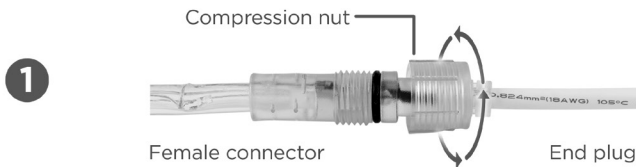

## Specifications

**Length of fixture:** 50'

**Watts:** 24 **Voltage:** 120

**Color temperature:** 3000K

**Max linkable:** 150ft.

**Warranty:** 1-year limited warranty

## Design Features

- Flexible rope design
- Warm white light (3000K)
- Easy Installation – All mounting hardware comes in the box
- Linkable – Combine additional sets for up to 150ft. of light
- Weather Proof – Features a flexible and durable design that is ETL-rated for any indoor or outdoor environment

## Installation Recommendations

- Before installing, make sure that the surface can support the rope light and that the power cord will be in range of an outlet.
- After marking the location for each mounting clip, pilot holes can be drilled using a 1/16in. drill bit.
- Mounting clips should be secured by tightening each included mounting screw using a Philips screwdriver.
- After rope light is affixed to each clip insert the power plug into outlet.

YEAR ROUND

WEATHER PROOF

LINKABLE UP TO 150FT

Push button activated

50FT

Mounting hardware included

**EASILY LINK LIGHTS TOGETHER**  
UP TO THREE STRANDS (150 FT.)

**Certifications & Compliances**