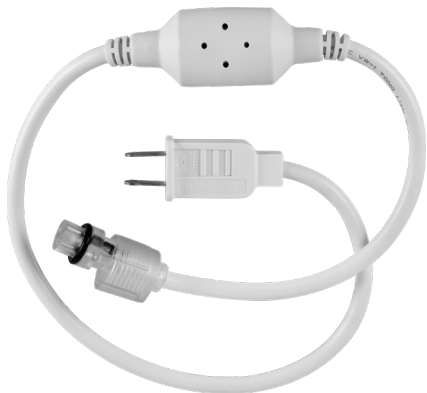

JascoPro™ Series LED Flex Light, 24ft.

Specifications

Length of fixture: 24'

Voltage: 120 **Hertz:** 60 **Watts:** 54 **Amps:** 0.24

Max linkable: 120ft. **Fuse:** 8A, 125V

Color temperature: 3000K

Warranty: 3-year limited warranty

Design Features

- Flexible rope design
- Warm white light (3000K)
- Easy Installation – All mounting hardware comes in the box
- Linkable – Combine additional sets for up to 120ft. of light
- Weather Proof – Features a flexible and durable design that is ETL-rated for any indoor or outdoor environment

Installation Recommendations

- Before installing, select a mounting location that is capable of supporting the flex light and close enough for the power cord to easily reach an outlet. All screws and mounting clips are included.
- After marking the location for each mounting clip, pilot holes can be drilled using a 1/16in. drill bit.
- Mounting clips should be attached using the included screws.
- Power cord should be plugged into a 120VAC 60Hz outlet. (GFCI outlet if installing outdoors.)

YEAR ROUND

DIMMABLE

24ft.

WITH 2FT. LEAD

FLEX TO FIT

EASY CONNECT

3000K

WARM WHITE LIGHT