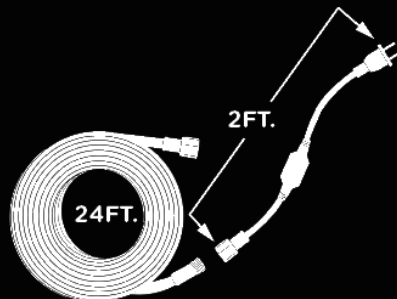

Design Features

- Flexible rope design
- Warm white light (3000K)
- Easy Installation – All mounting hardware comes in the box
- Linkable – Combine additional sets for up to 120ft. of light
- Weather Proof – Features a flexible and durable design that is ETL-rated for any indoor or outdoor environment

Installation Recommendations

- Before installing, select a mounting location that is capable of supporting the flex light and close enough for the power cord to easily reach an outlet. All screws and mounting clips are included.
- After marking the location for each mounting clip, pilot holes can be drilled using a 1/16in. drill bit.
- Mounting clips should be attached using the included screws.
- Power cord should be plugged into a 120VAC 60Hz outlet. (GFCI outlet if installing outdoors.)

YEAR ROUND

DIMMABLE

24ft.

WITH 2FT. LEAD

FLEX TO FIT

EASY CONNECT

3000K

WARM WHITE LIGHT

LINKABLE UP TO 120FT.

MOUNTING CLIPS AND HARDWARE INCLUDED

Certifications & Compliances

Compliances, specifications and availability are subject to change without notice.

Distributed by Jasco Products Company LLC
10 E. Memorial Rd., Oklahoma City, OK