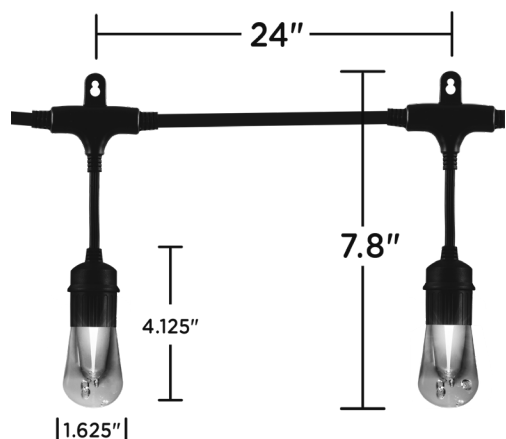

JascoPro™ Series Wi-Fi Vintage Cafe Lights, 48ft., 24 Bulbs

Specifications

Length of fixture: 48' **Nominal wattage:** 20

Voltage: 120 **Hertz:** 50/60 **CCT:** 2200K - 6000K

Max linkable: 750ft **Lifetime:** 50,000 hours

Signal Frequency: 2.4GHz

Operating Temperature Range: -4 - 122° F (-20 - 50° C)

Warranty: Limited-lifetime warranty

Design Features

- 24 commercial grade, impact resistant acrylic Edison-style bulbs won't break if dropped, stepped on or blown around in the wind
- Weatherproof – Heavy duty 18/3 SJTW cord withstands up to 221°F outdoor temperature for year-around usage. Designed for permanent installation and to withstand year-round exposure to the elements
- Free JascoPro Series App – no hub required
- Wi-Fi or Bluetooth setup and control
- Manual control button for manual operation
- Mobile or voice control – works with Alexa and Hey Google
- Selectable color modes – Choose from 56 single colors; holidays & events presets, 2- and 3-color combinations to create your own
- Selectable white – 2200K, 2700K, 3000K, 4000K, 5000K, 6000K
- Dimmable – Full-range dimming
- Fade, twinkle, blink, pulse, wave and chase
- Schedules and timers
- Flexible mounting options – Mount on a flat surface or hang from above (mounting hardware not included)
- Linkable up to 750 feet – End-to-end connections; link multiple sets to achieve the perfect length for any installation
- UL listed, FCC certified

CONNECT MULTIPLE STRINGS

Heavy-duty, grounded cord plugs into any standard outlet. Link multiple Café Lights up to 750 feet.

Certifications & Compliances

Compliances, specifications and availability are subject to change without notice